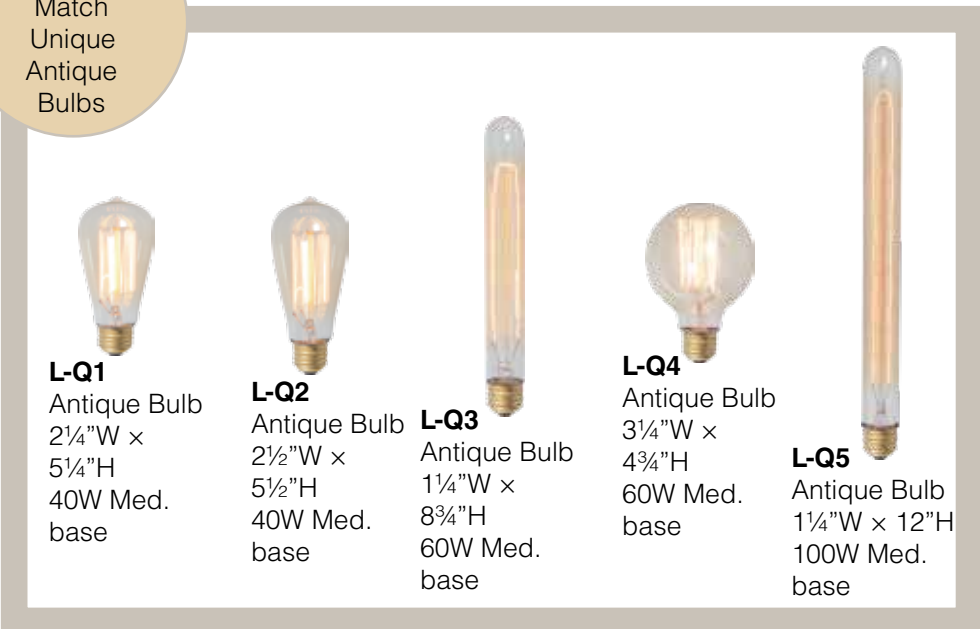

Optional Stems
0089-79
6" stems

0090-79
12" stems

6121-79©
Antique Bronze
6¾"W × 11"H
1×100W Med. Base
* Dimmable
36" of Stems Included

- Sloped Ceiling Swivel Included
- Light Bulb Not Included
- 8' Wire

Create Your Own Unique Look

5661-79©
Antique Bronze
1½"W × 3¼"H
1×100W Med. base
* Dimmable

- 10' Wire
- Light Bulb Not Included

Mix and Match Unique Antique Bulbs

L-Q1
Antique Bulb
2¼"W × 5¼"H
40W Med. base

L-Q2
Antique Bulb
2½"W × 5½"H
40W Med. base

L-Q3
Antique Bulb
1¼"W × 8¾"H
60W Med. base

L-Q4
Antique Bulb
3¼"W × 4¾"H
60W Med. base

L-Q5
Antique Bulb
1¼"W × 12"H
100W Med. base