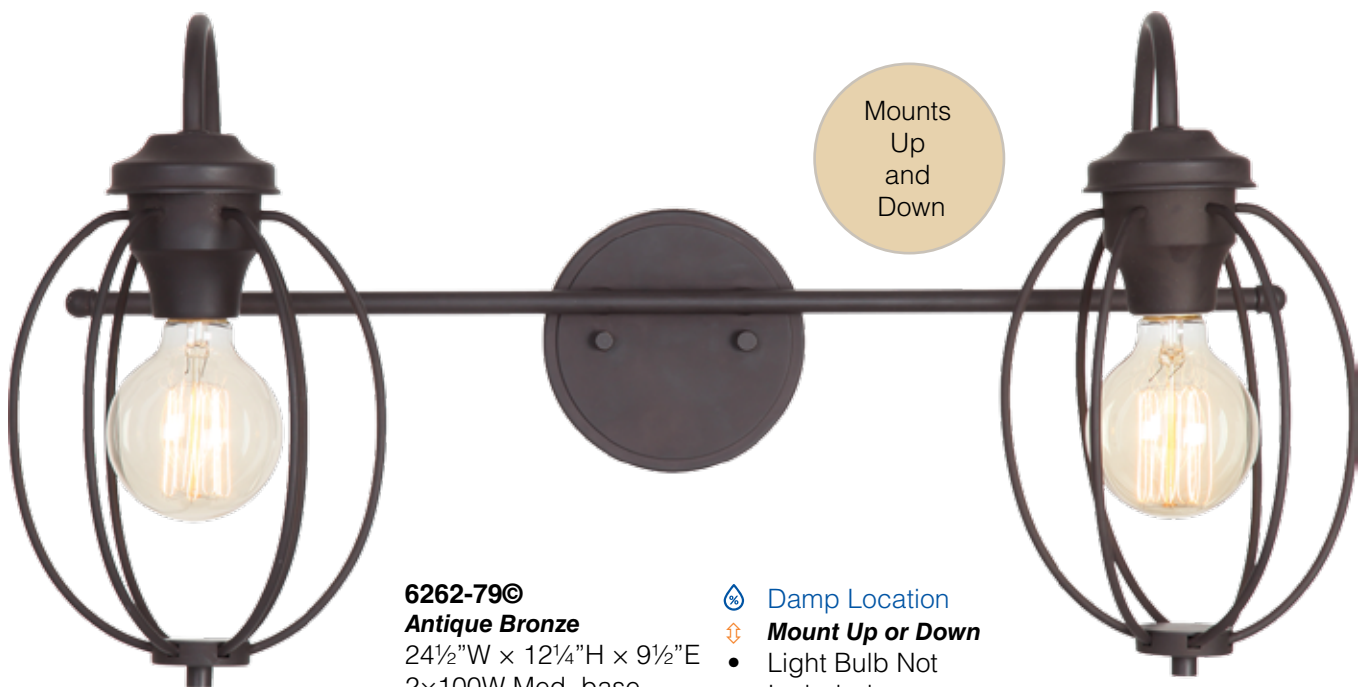

6131-79©
Antique Bronze
 6¾"W × 12¼"H × 9½"E
 1×100W Med. base
 Dimmable
 Damp Location
 **Mount Up or Down**
 • Light Bulb Not Included

Mounts
Up
and
Down

6160-79©
Antique Bronze
 9"W × 18"H × 5¼"E
 1×100W Med. base
 Dimmable
 • Light Bulb Not Included

Mounts
Up
and
Down

6262-79©
Antique Bronze
 24½"W × 12¼"H × 9½"E
 2×100W Med. base
 Damp Location
 **Mount Up or Down**
 • Light Bulb Not Included
 Dimmable

DECORATIVE | WALL SCONCES