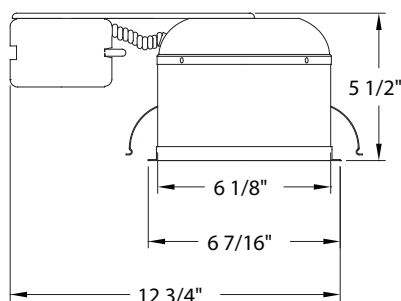

QUICK VIEW

RESIDENTIAL | RECESSED DOWNLIGHTS | 6" Diameter | 86 Series (Continued)