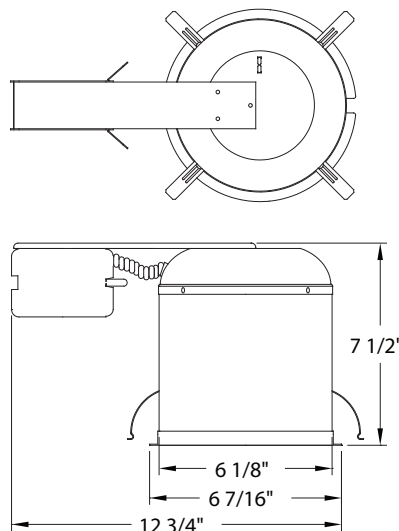

8660/8661

6" DIAMETER INCANDESCENT/LED RECESSED DOWNLIGHT

RECESSED DOWNLIGHT MODEL
☐ 8660 (IC) (90W)
☐ 8661 (NC) (150W)

QUICK VIEW

APPLICATIONS

NEW CONSTRUCTION,

COMMERCIAL, OR RESIDENTIAL:

- 8600
- 8661

COMMERCIAL OR RESIDENTIAL:

- 8666
- 8667

LIGHT SOURCES

LED/INCANDESCENT

COMPATIBILITY:

- LED
  - 8660 or 8667: 90 Watts Max
  - 8661 or 8666: 150 Watts Max
- Incandescent
  - 8660 or 8667: 90 Watts Max
  - 8661 or 8666: 150 Watts Max
- Lamps Sold Separately (Refer to Compatible Trims for Compatible Lamp Types and Sizes)

EDISON BASE LAMPHOLDER:

Medium Base (E26)

THERMAL MANAGEMENT: Passive

ADJUSTABLE SOCKET CUP:

Socket cup adjusts vertically.

COMPATIBLE TRIMS

FINISH/COLORS/TRIM:

- See Compatible Trims Page 132, Page 133, Page 134, Page 135, Page 136, and Page 137

INSTALLATION

CEILING:

- Accommodates Up to 1" Thickness
- 6 1/8" Ceiling Cutout Size
- 8661 or 8666
  - Non-Type IC: Insulation to Be Kept 3" Away
  - Non Air-Tight
- 8660 or 8667
  - Type IC: Suitable for Direct Contact with Insulation
  - Air-Tight

MOUNTING:

- 8660 or 8661
  - Adjustable Hanger Bars (14" to 24")
  - 7 1/2" Height Allows Use in 2" x 8" Joist Construction
- 8666 or 8667
  - Spring Clips Allow for Fast and Easy Installation
  - 7 1/2" Height Allows Use in 2" x 8" Joist Construction

J-BOX WIRING:

- 8660 or 8661
  - Integral Thru-Branch, 4 In/4 Out
- 8666 or 8667
  - Integral Thru-Branch, 2 In/2 Out

COMPLIANCES/WARRANTY

- **cULus LISTED**
- **SUITABLE FOR DAMP LOCATIONS**
- **LED COMPATIBLE**
- **RECESSED DOWNLIGHT**

QUICK VIEW

6" DIAMETER INCANDESCENT/LED RECESSED REMODEL

8666/8667

REMODEL DOWNLIGHT MODEL
☐ 8666 (NC) (150W)
☐ 8667 (IC) (90W)