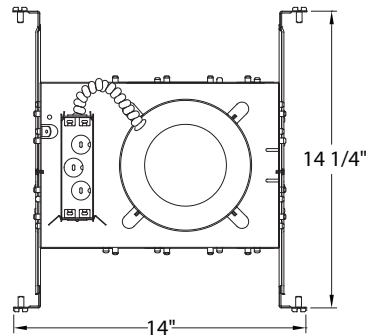

APPLICATIONS

**NEW CONSTRUCTION,
COMMERCIAL, OR RESIDENTIAL:**

- 8670

COMMERCIAL OR RESIDENTIAL:

- 8671

LIGHT SOURCES

LED/INCANDESCENT

COMPATIBILITY:

- LED (75 Watts Max)
- Incandescent (75 Watts Max)
- Lamps Sold Separately (Refer to Compatible Trims for Compatible Lamp Types and Sizes)

EDISON BASE LAMPHOLDER:

Medium Base (E26)

THERMAL MANAGEMENT: Passive

COMPATIBLE TRIMS

FINISH/COLORS/TRIM:

- See Compatible Trims Page 132, Page 133, Page 134, Page 135, Page 136, and Page 137

INSTALLATION

CEILING:

- Type IC
  - Suitable for Direct Contact with Insulation
- 6 1/8" Ceiling Cutout Size

MOUNTING:

- **8670**
  - Adjustable Hanger Bars (14" to 24")
  - 5 1/2" Height Allows Use in 2" x 6" Joist Construction
- **8671**
  - Spring Clips Allow for Fast and Easy Installation
  - 5 1/2" Height Allows Use in 2" x 6" Joist Construction

J-BOX WIRING:

- **8670**
  - Integral Thru-Branch, 4 In/4 Out
- **8671**
  - Integral Thru-Branch, 2 In/2 Out

COMPLIANCES/WARRANTY

- **cULus LISTED**
- **SUITABLE FOR DAMP LOCATIONS**
- **LED COMPATIBLE**
- **RECESSED DOWNLIGHT**

6" DIA. INCANDESCENT/LED SHALLOW HOUSING RECESSED DOWNLIGHT

8670

RECESSED
DOWNLIGHT MODEL ☒ 8670

QUICK VIEW

6" DIA. INCANDESCENT/LED SHALLOW HOUSING RECESSED REMODEL

8671

REMODEL
DOWNLIGHT MODEL ☒ 8671

QUICK VIEW

RESIDENTIAL | RECESSED DOWNLIGHTS | 6" Diameter | 86 Series (Continued)