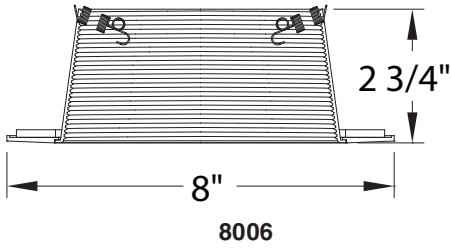

86 Series (Cont.)

6" Reflectors/Trims Compatible with 8660, 8661, 8666, & 8667
See more trim options on pages 133, 134, 135, 136, & 137.

RESIDENTIAL | RECESSED DOWNLIGHTS | 6" Diameter | 86 Series (Continued)

8006-5 Black Metal Baffle
Non-IC
150W PAR38/R40
IC
90W PAR30/R30

8006-6 White Metal Baffle
Non-IC
150W PAR38/R40
IC
90W PAR30/R30