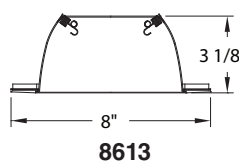

8660/8661

6" DIAMETER INCANDESCENT/LED RECESSED DOWNLIGHT

RECESSED DOWNLIGHT MODEL
 8660 (IC) (90W)
 8661 (NC) (150W)

QUICK VIEW

APPLICATIONS

NEW CONSTRUCTION,

COMMERCIAL, OR RESIDENTIAL:

- 8600
- 8661