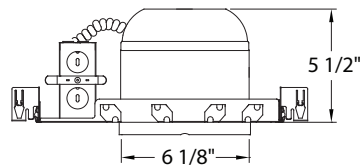

APPLICATIONS

**NEW CONSTRUCTION,
COMMERCIAL, OR RESIDENTIAL:**

- 8670

COMMERCIAL OR RESIDENTIAL:

- 8671

LIGHT SOURCES

LED/INCANDESCENT

COMPATIBILITY:

- LED (75 Watts Max)
- Incandescent (75 Watts Max)
- Lamps Sold Separately (Refer to Compatible Trims for Compatible Lamp Types and Sizes)

EDISON BASE LAMPHOLDER:

Medium Base (E26)

THERMAL MANAGEMENT: Passive

COMPATIBLE TRIMS

FINISH/COLORS/TRIM:

- See Compatible Trims Page 132, Page 133, Page 134, Page 135, Page 136, and Page 137

INSTALLATION

CEILING:

- Type IC
  - Suitable for Direct Contact with Insulation
- 6 1/8" Ceiling Cutout Size

MOUNTING:

- **8670**
  - Adjustable Hanger Bars (14" to 24")
  - 5 1/2" Height Allows Use in 2" x 6" Joist Construction
- **8671**
  - Spring Clips Allow for Fast and Easy Installation
  - 5 1/2" Height Allows Use in 2" x 6" Joist Construction

J-BOX WIRING:

- **8670**
  - Integral Thru-Branch, 4 In/4 Out
- **8671**
  - Integral Thru-Branch, 2 In/2 Out

COMPLIANCES/WARRANTY

- **cULus LISTED**
- **SUITABLE FOR DAMP LOCATIONS**
- **LED COMPATIBLE**
- **RECESSED DOWNLIGHT**

6" DIA. INCANDESCENT/LED SHALLOW HOUSING RECESSED DOWNLIGHT

8670

RECESSED
DOWNLIGHT MODEL ☒ 8670

QUICK VIEW

6" DIA. INCANDESCENT/LED SHALLOW HOUSING RECESSED REMODEL

8671

REMODEL
DOWNLIGHT MODEL ☒ 8671

QUICK VIEW

RESIDENTIAL | RECESSED DOWNLIGHTS | 6" Diameter | 86 Series (Continued)