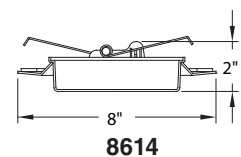

8660/8661

6" DIAMETER INCANDESCENT/LED RECESSED DOWNLIGHT

RECESSED DOWNLIGHT MODEL
 8660 (IC) (90W)
 8661 (NC) (150W)

QUICK VIEW

APPLICATIONS

NEW CONSTRUCTION,

COMMERCIAL, OR RESIDENTIAL:

- 8600
- 8661