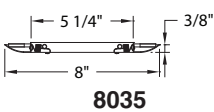

8660/8661

6" DIAMETER INCANDESCENT/LED RECESSED DOWNLIGHT

RECESSED DOWNLIGHT MODEL
 8660 (IC) (90W)
 8661 (NC) (150W)

QUICK VIEW

APPLICATIONS

NEW CONSTRUCTION,

COMMERCIAL, OR RESIDENTIAL:

- 8600
- 8661