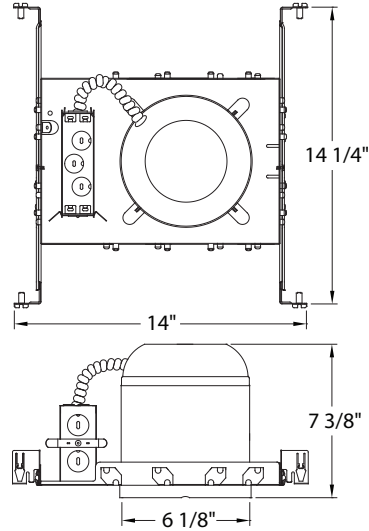

8660/8661

6" DIAMETER INCANDESCENT/LED RECESSED DOWNLIGHT

RECESSED DOWNLIGHT MODEL
 8660 (IC) (90W)
 8661 (NC) (150W)

QUICK VIEW

APPLICATIONS

NEW CONSTRUCTION,

COMMERCIAL, OR RESIDENTIAL:

- 8600
- 8661