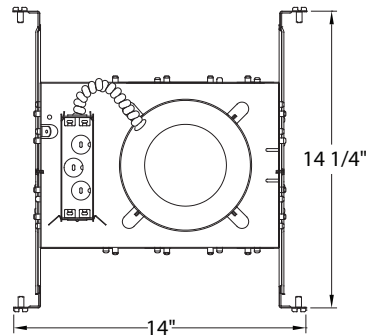

APPLICATIONS

**NEW CONSTRUCTION,
COMMERCIAL, OR RESIDENTIAL:**

- 8670

COMMERCIAL OR RESIDENTIAL:

- 8671

LIGHT SOURCES

LED/INCANDESCENT

COMPATIBILITY:

- LED (75 Watts Max)
- Incandescent (75 Watts Max)
- Lamps Sold Separately (Refer to Compatible Trims for Compatible Lamp Types and Sizes)

EDISON BASE LAMPHOLDER:

Medium Base (E26)

THERMAL MANAGEMENT: Passive

COMPATIBLE TRIMS

FINISH/COLORS/TRIM:

- See Compatible Trims Page 132, Page 133, Page 134, Page 135, Page 136, and Page 137

INSTALLATION

CEILING:

- Type IC
  - Suitable for Direct Contact with Insulation

- 6 1/8" Ceiling Cutout Size

MOUNTING:

- **8670**
  - Adjustable Hanger Bars (14" to 24")
  - 5 1/2" Height Allows Use in 2" x 6" Joist Construction
- **8671**
  - Spring Clips Allow for Fast and Easy Installation
  - 5 1/2" Height Allows Use in 2" x 6" Joist Construction

J-BOX WIRING:

- **8670**
  - Integral Thru-Branch, 4 In/4 Out
- **8671**
  - Integral Thru-Branch, 2 In/2 Out

COMPLIANCES/WARRANTY

- **cULus LISTED**
- **SUITABLE FOR DAMP LOCATIONS**
- **LED COMPATIBLE**
- **RECESSED DOWNLIGHT**

6" DIA. INCANDESCENT/LED SHALLOW HOUSING RECESSED DOWNLIGHT

8670

RECESSED
DOWNLIGHT MODEL ☒ 8670

QUICK VIEW

6" DIA. INCANDESCENT/LED SHALLOW HOUSING RECESSED REMODEL

8671

REMODEL
DOWNLIGHT MODEL ☒ 8671

QUICK VIEW

RESIDENTIAL | RECESSED DOWNLIGHTS | 6" Diameter | 86 Series (Continued)