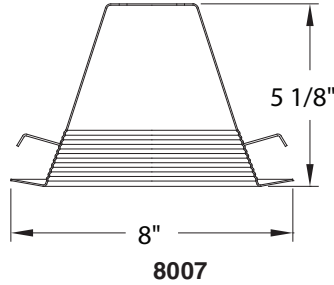

8007-5 Black Air Tight Cone Baffle
Non-IC/IC
75W PAR38/R40

8007-6 White Air Tight Cone Baffle
Non-IC/IC
75W PAR38/R40