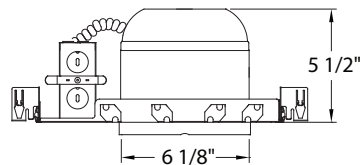

APPLICATIONS

**NEW CONSTRUCTION,
COMMERCIAL, OR RESIDENTIAL:**

- 8670

COMMERCIAL OR RESIDENTIAL:

- 8671

LIGHT SOURCES

LED/INCANDESCENT

COMPATIBILITY:

- LED (75 Watts Max)
- Incandescent (75 Watts Max)
- Lamps Sold Separately (Refer to Compatible Trims for Compatible Lamp Types and Sizes)

EDISON BASE LAMPHOLDER:

Medium Base (E26)

THERMAL MANAGEMENT: Passive

COMPATIBLE TRIMS

FINISH/COLORS/TRIM:

- See Compatible Trims Page 132, Page 133, Page 134, Page 135, Page 136, and Page 137

INSTALLATION

CEILING:

- Type IC
  - Suitable for Direct Contact with Insulation

- 6 1/8" Ceiling Cutout Size

MOUNTING:

- **8670**
  - Adjustable Hanger Bars (14" to 24")
  - 5 1/2" Height Allows Use in 2" x 6" Joist Construction
- **8671**
  - Spring Clips Allow for Fast and Easy Installation
  - 5 1/2" Height Allows Use in 2" x 6" Joist Construction

J-BOX WIRING:

- **8670**
  - Integral Thru-Branch, 4 In/4 Out
- **8671**
  - Integral Thru-Branch, 2 In/2 Out

COMPLIANCES/WARRANTY

- **cULus LISTED**
- **SUITABLE FOR DAMP LOCATIONS**
- **LED COMPATIBLE**
- **RECESSED DOWNLIGHT**

6" DIA. INCANDESCENT/LED SHALLOW HOUSING RECESSED DOWNLIGHT

8670

RECESSED
DOWNLIGHT MODEL ☒ 8670

QUICK VIEW

6" DIA. INCANDESCENT/LED SHALLOW HOUSING RECESSED REMODEL

8671

REMODEL
DOWNLIGHT MODEL ☒ 8671

QUICK VIEW

RESIDENTIAL | RECESSED DOWNLIGHTS | 6" Diameter | 86 Series (Continued)