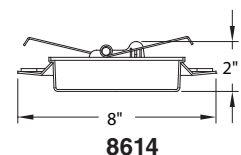

8660/8661

6" DIAMETER INCANDESCENT/LED RECESSED DOWNLIGHT

RECESSED DOWNLIGHT MODEL

- 8660 (IC) (90W)
- 8661 (NC) (150W)

QUICK VIEW

APPLICATIONS

NEW CONSTRUCTION,

COMMERCIAL, OR RESIDENTIAL: