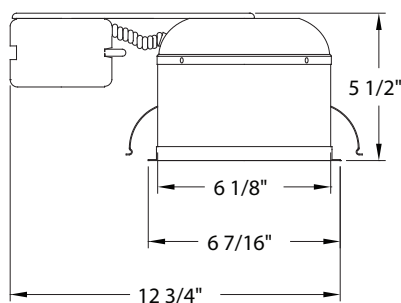

QUICK VIEW

RESIDENTIAL | RECESSED DOWNLIGHTS | 6" Diameter | 86 Series (Continued)