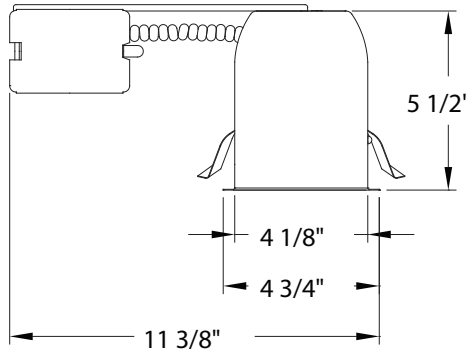

4" DIAMETER INCANDESCENT/LED RECESSED REMODEL

8401

APPLICATIONS

REMODEL for **COMMERCIAL** or **RESIDENTIAL**:

- 8401

LIGHT SOURCES

LED/INCANDESCENT

COMPATIBILITY:

- LED (50 Watts Max)
- Incandescent (50 Watts Max)
- Lamps Sold Separately (Refer to Compatible Trims for Compatible Lamp Types and Sizes)

EDISON BASE LAMPHOLDER:

Medium Base (E26)

THERMAL MANAGEMENT: Passive

ADJUSTABLE SOCKET CUP:

Socket cup adjusts vertically.

COMPATIBLE TRIMS

FINISH/COLORS/TRIM:

- See Compatible Trims on Website

INSTALLATION

CEILING:

- Accommodates Up to 1" Thickness
- 4 1/8" Ceiling Cutout Size
- **Box Type:**
  - Non-Type IC: Insulation to Be Kept 3" Away
  - Non Air-Tight

MOUNTING:

- Spring Clips Allow for Fast and Easy Installation

BOX WIRING:

- Integral Thru-Branch, 2 In/2 Out

COMPLIANCES/WARRANTY

- **cULus LISTED**
- **SUITABLE FOR DAMP LOCATIONS**
- **LED COMPATIBLE**
- **RECESSED DOWNLIGHT**

QUICK VIEW