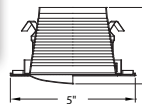

8406-5 Black Baffle Pinhole
5" Outside Diameter
50W PAR20/R20
40W A19