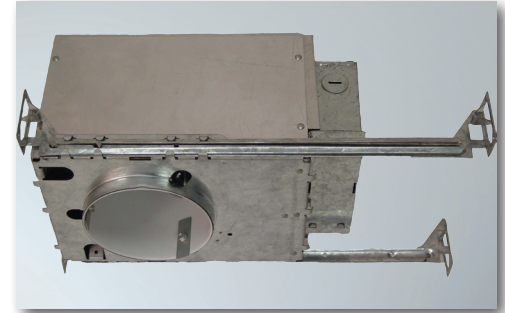

APPLICATIONS

NEW CONSTRUCTION for COMMERCIAL OR RESIDENTIAL:

- 8413

LIGHT SOURCES

LED/INCANDESCENT

COMPATIBILITY:

- LED (50 Watts Max)
- Incandescent (50 Watts Max)
- Lamps Sold Separately (Refer to Compatible Trims for Compatible Lamp Types and Sizes)

EDISON BASE LAMPHOLDER:

Medium Base (E26)

THERMAL MANAGEMENT: Passive

ADJUSTABLE SOCKET CUP:

Socket cup adjusts vertically.

COMPATIBLE TRIMS

FINISH/COLORS/TRIM:

- See Compatible Trims on Website

INSTALLATION

CEILING:

- Accommodates Up to 1" Thickness
- 4 1/8" Ceiling Cutout Size

Box Type:

- Type IC: Suitable for Direct Contact with Insulation
- Air-Tight

MOUNTING:

- Adjustable Hanger Bars (14" to 24")

BOX WIRING:

- Integral Thru-Branch, 4 In/4 Out

COMPLIANCES/WARRANTY

cULus LISTED
SUITABLE FOR DAMP LOCATIONS

LED COMPATIBLE
RECESSED DOWNLIGHT