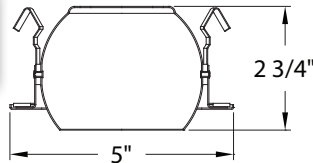

84 SERIES TRIMS (See more trim options on pages 124 & 125.)