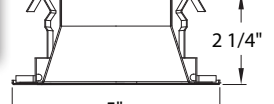

8407-33 Brushed Nickel Gimbal Ring
5" Outside Diameter
50W PAR20