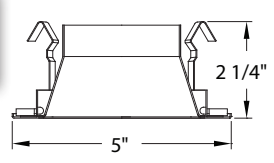

APPLICATIONS

NEW CONSTRUCTION for COMMERCIAL OR RESIDENTIAL:

- 8413

LIGHT SOURCES

LED/INCANDESCENT

COMPATIBILITY:

- LED (50 Watts Max)
- Incandescent (50 Watts Max)
- Lamps Sold Separately (Refer to Compatible Trims for Compatible Lamp Types and Sizes)

EDISON BASE LAMPHOLDER:

Medium Base (E26)

THERMAL MANAGEMENT: Passive

ADJUSTABLE SOCKET CUP:

Socket cup adjusts vertically.

COMPATIBLE TRIMS

FINISH/COLORS/TRIM:

- See Compatible Trims on Website

INSTALLATION

CEILING:

- Accommodates Up to 1" Thickness
- 4 1/8" Ceiling Cutout Size

Box Type:

- Type IC: Suitable for Direct Contact with Insulation
- Air-Tight

MOUNTING:

- Adjustable Hanger Bars (14" to 24")

BOX WIRING:

- Integral Thru-Branch, 4 In/4 Out

COMPLIANCES/WARRANTY

cULus LISTED
SUITABLE FOR DAMP LOCATIONS

LED COMPATIBLE
RECESSED DOWNLIGHT

84 SERIES TRIMS (See more trim options on pages 124 & 125.)