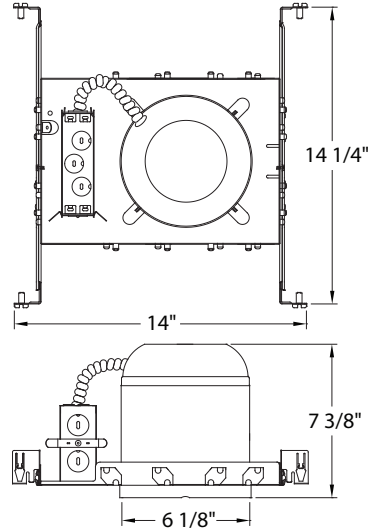

8660/8661

6" DIAMETER INCANDESCENT/LED RECESSED DOWNLIGHT

RECESSED DOWNLIGHT MODEL

- 8660 (IC) (90W)
- 8661 (NC) (150W)

QUICK VIEW

APPLICATIONS

NEW CONSTRUCTION,

COMMERCIAL, OR RESIDENTIAL: