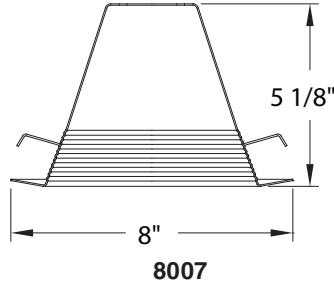

8007-5 Black Air Tight Cone Baffle
Non-IC/IC
75W PAR38/R40

8007-6 White Air Tight Cone Baffle
Non-IC/IC
75W PAR38/R40