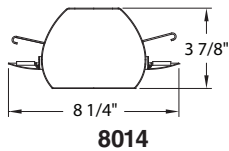

8014-6 Eyeball
Non-IC
75W PAR30/R30