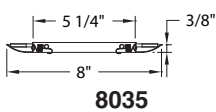

8660/8661

6" DIAMETER INCANDESCENT/LED RECESSED DOWNLIGHT

RECESSED DOWNLIGHT MODEL

- 8660 (IC) (90W)
- 8661 (NC) (150W)

QUICK VIEW

APPLICATIONS

NEW CONSTRUCTION,

COMMERCIAL, OR RESIDENTIAL: