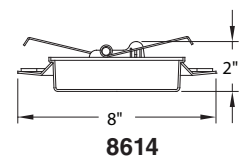

8660/8661

6" DIAMETER INCANDESCENT/LED RECESSED DOWNLIGHT

RECESSED DOWNLIGHT MODEL

- 8660 (IC) (90W)
- 8661 (NC) (150W)

QUICK VIEW

APPLICATIONS

NEW CONSTRUCTION,

COMMERCIAL, OR RESIDENTIAL: