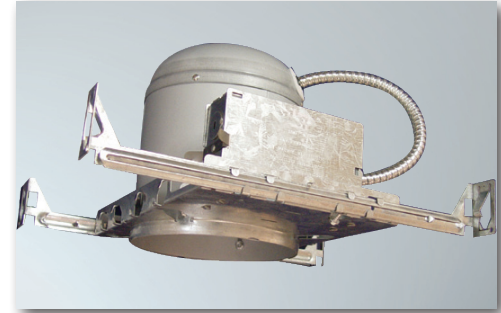

8660/8661

6" DIAMETER INCANDESCENT/LED RECESSED DOWNLIGHT

RECESSED DOWNLIGHT MODEL

- 8660 (IC) (90W)
- 8661 (NC) (150W)

QUICK VIEW

APPLICATIONS

NEW CONSTRUCTION,

COMMERCIAL, OR RESIDENTIAL: