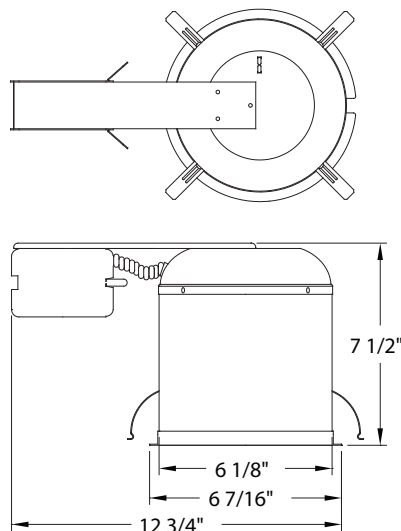

8660/8661

6" DIAMETER INCANDESCENT/LED RECESSED DOWNLIGHT

RECESSED DOWNLIGHT MODEL

- ☐ 8660 (IC) (90W)
- ☐ 8661 (NC) (150W)

QUICK VIEW

APPLICATIONS

NEW CONSTRUCTION,

COMMERCIAL, OR RESIDENTIAL:

- 8600
- 8661

COMMERCIAL OR RESIDENTIAL:

- 8666
- 8667

LIGHT SOURCES

LED/INCANDESCENT

COMPATIBILITY:

- LED
  - 8660 or 8667: 90 Watts Max
  - 8661 or 8666: 150 Watts Max
- Incandescent
  - 8660 or 8667: 90 Watts Max
  - 8661 or 8666: 150 Watts Max
- Lamps Sold Separately (Refer to Compatible Trims for Compatible Lamp Types and Sizes)

EDISON BASE LAMPHOLDER:

Medium Base (E26)

THERMAL MANAGEMENT: Passive

ADJUSTABLE SOCKET CUP:

Socket cup adjusts vertically.

COMPATIBLE TRIMS

FINISH/COLORS/TRIM:

- See Compatible Trims Page 132, Page 133, Page 134, Page 135, Page 136, and Page 137

INSTALLATION

CEILING:

- Accommodates Up to 1" Thickness
- 6 1/8" Ceiling Cutout Size
- 8661 or 8666
  - Non-Type IC: Insulation to Be Kept 3" Away
  - Non Air-Tight
- 8660 or 8667
  - Type IC: Suitable for Direct Contact with Insulation
  - Air-Tight

MOUNTING:

- 8660 or 8661
  - Adjustable Hanger Bars (14" to 24")
  - 7 1/2" Height Allows Use in 2" x 8" Joist Construction
- 8666 or 8667
  - Spring Clips Allow for Fast and Easy Installation
  - 7 1/2" Height Allows Use in 2" x 8" Joist Construction

J-BOX WIRING:

- 8660 or 8661
  - Integral Thru-Branch, 4 In/4 Out
- 8666 or 8667
  - Integral Thru-Branch, 2 In/2 Out

COMPLIANCES/WARRANTY

- **cULus LISTED**
- **SUITABLE FOR DAMP LOCATIONS**
- **LED COMPATIBLE**
- **RECESSED DOWNLIGHT**

QUICK VIEW

6" DIAMETER INCANDESCENT/LED RECESSED REMODEL

8666/8667

REMODEL DOWNLIGHT MODEL

- ☐ 8666 (NC) (150W)
- ☐ 8667 (IC) (90W)