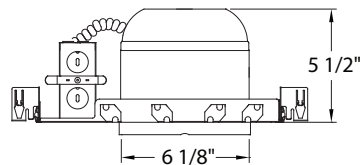

APPLICATIONS

**NEW CONSTRUCTION,
COMMERCIAL, OR RESIDENTIAL:**

- 8670

COMMERCIAL OR RESIDENTIAL:

- 8671

LIGHT SOURCES

LED/INCANDESCENT

COMPATIBILITY:

- LED (75 Watts Max)
- Incandescent (75 Watts Max)
- Lamps Sold Separately (Refer to Compatible Trims for Compatible Lamp Types and Sizes)

EDISON BASE LAMPHOLDER:

Medium Base (E26)

THERMAL MANAGEMENT: Passive

COMPATIBLE TRIMS

FINISH/COLORS/TRIM:

- See Compatible Trims Page 132, Page 133, Page 134, Page 135, Page 136, and Page 137

INSTALLATION

CEILING:

- Type IC
  - Suitable for Direct Contact with Insulation

▪ 6 1/8" Ceiling Cutout Size

MOUNTING:

- **8670**
  - Adjustable Hanger Bars (14" to 24")
  - 5 1/2" Height Allows Use in 2" x 6" Joist Construction
- **8671**
  - Spring Clips Allow for Fast and Easy Installation
  - 5 1/2" Height Allows Use in 2" x 6" Joist Construction

J-BOX WIRING:

- **8670**
  - Integral Thru-Branch, 4 In/4 Out
- **8671**
  - Integral Thru-Branch, 2 In/2 Out

COMPLIANCES/WARRANTY

- **cULus LISTED**
- **SUITABLE FOR DAMP LOCATIONS**
- **LED COMPATIBLE**
- **RECESSED DOWNLIGHT**

6" DIA. INCANDESCENT/LED SHALLOW HOUSING RECESSED DOWNLIGHT

8670

RECESSED
DOWNLIGHT MODEL ☒ 8670

QUICK VIEW

6" DIA. INCANDESCENT/LED SHALLOW HOUSING RECESSED REMODEL

8671

REMODEL
DOWNLIGHT MODEL ☒ 8671

QUICK VIEW