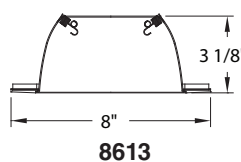

8660/8661

6" DIAMETER INCANDESCENT/LED RECESSED DOWNLIGHT

RECESSED DOWNLIGHT MODEL

- 8660 (IC) (90W)
- 8661 (NC) (150W)

QUICK VIEW

APPLICATIONS

NEW CONSTRUCTION,

COMMERCIAL, OR RESIDENTIAL: