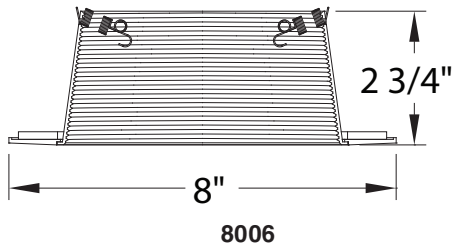

86 Series (Cont.)

6" Reflectors/Trims Compatible with 8660, 8661, 8666, & 8667
See more trim options on pages 133, 134, 135, 136, & 137.

RESIDENTIAL | RECESSED DOWNLIGHTS | 6" Diameter | 86 Series (Continued)

8006-5 Black Metal Baffle
Non-IC
150W PAR38/R40
IC
90W PAR30/R30

8006-6 White Metal Baffle
Non-IC
150W PAR38/R40
IC
90W PAR30/R30