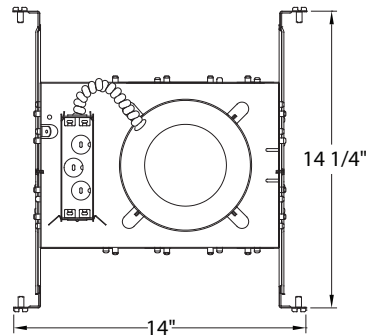

APPLICATIONS

**NEW CONSTRUCTION,
COMMERCIAL, OR RESIDENTIAL:**

- 8670

COMMERCIAL OR RESIDENTIAL:

- 8671

LIGHT SOURCES

LED/INCANDESCENT

COMPATIBILITY:

- LED (75 Watts Max)
- Incandescent (75 Watts Max)
- Lamps Sold Separately (Refer to Compatible Trims for Compatible Lamp Types and Sizes)

EDISON BASE LAMPHOLDER:

Medium Base (E26)

THERMAL MANAGEMENT: Passive

COMPATIBLE TRIMS

FINISH/COLORS/TRIM:

- See Compatible Trims Page 132, Page 133, Page 134, Page 135, Page 136, and Page 137

INSTALLATION

CEILING:

- Type IC
  - Suitable for Direct Contact with Insulation

▪ 6 1/8" Ceiling Cutout Size

MOUNTING:

- **8670**
  - Adjustable Hanger Bars (14" to 24")
  - 5 1/2" Height Allows Use in 2" x 6" Joist Construction
- **8671**
  - Spring Clips Allow for Fast and Easy Installation
  - 5 1/2" Height Allows Use in 2" x 6" Joist Construction

J-BOX WIRING:

- **8670**
  - Integral Thru-Branch, 4 In/4 Out
- **8671**
  - Integral Thru-Branch, 2 In/2 Out

COMPLIANCES/WARRANTY

- **cULus LISTED**
- **SUITABLE FOR DAMP LOCATIONS**
- **LED COMPATIBLE**
- **RECESSED DOWNLIGHT**

6" DIA. INCANDESCENT/LED SHALLOW HOUSING RECESSED DOWNLIGHT

8670

RECESSED
DOWNLIGHT MODEL ☒ 8670

QUICK VIEW

6" DIA. INCANDESCENT/LED SHALLOW HOUSING RECESSED REMODEL

8671

REMODEL
DOWNLIGHT MODEL ☒ 8671

QUICK VIEW