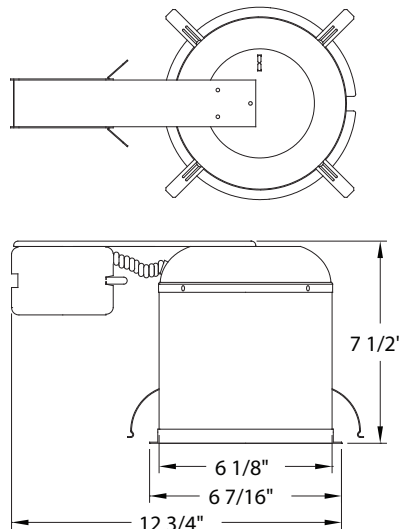

8660/8661

6" DIAMETER INCANDESCENT/LED RECESSED DOWNLIGHT

RECESSED DOWNLIGHT MODEL

- ☐ 8660 (IC) (90W)
- ☐ 8661 (NC) (150W)

QUICK VIEW

APPLICATIONS

NEW CONSTRUCTION, COMMERCIAL, OR RESIDENTIAL:

- 8600
- 8661

COMMERCIAL OR RESIDENTIAL:

- 8666
- 8667

LIGHT SOURCES

LED/INCANDESCENT COMPATIBILITY:

- LED
  - 8660 or 8667: 90 Watts Max
  - 8661 or 8666: 150 Watts Max
- Incandescent
  - 8660 or 8667: 90 Watts Max
  - 8661 or 8666: 150 Watts Max
- Lamps Sold Separately (Refer to Compatible Trims for Compatible Lamp Types and Sizes)

EDISON BASE LAMPHOLDER:

Medium Base (E26)

THERMAL MANAGEMENT: Passive

ADJUSTABLE SOCKET CUP:

Socket cup adjusts vertically.

COMPATIBLE TRIMS

FINISH/COLORS/TRIM:

- See Compatible Trims Page 132, Page 133, Page 134, Page 135, Page 136, and Page 137

INSTALLATION

CEILING:

- Accommodates Up to 1" Thickness
- 6 1/8" Ceiling Cutout Size
- 8661 or 8666
  - Non-Type IC: Insulation to Be Kept 3" Away
  - Non Air-Tight
- 8660 or 8667
  - Type IC: Suitable for Direct Contact with Insulation
  - Air-Tight

MOUNTING:

- 8660 or 8661
  - Adjustable Hanger Bars (14" to 24")
  - 7 1/2" Height Allows Use in 2" x 8" Joist Construction
- 8666 or 8667
  - Spring Clips Allow for Fast and Easy Installation
  - 7 1/2" Height Allows Use in 2" x 8" Joist Construction

J-BOX WIRING:

- 8660 or 8661
  - Integral Thru-Branch, 4 In/4 Out
- 8666 or 8667
  - Integral Thru-Branch, 2 In/2 Out

COMPLIANCES/WARRANTY

- **cULus LISTED**
- **SUITABLE FOR DAMP LOCATIONS**
- **LED COMPATIBLE**
- **RECESSED DOWNLIGHT**

QUICK VIEW

6" DIAMETER INCANDESCENT/LED RECESSED REMODEL

8666/8667

REMODEL DOWNLIGHT MODEL

- ☐ 8666 (NC) (150W)
- ☐ 8667 (IC) (90W)