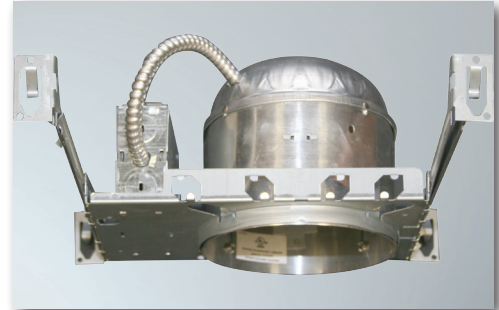

APPLICATIONS

**NEW CONSTRUCTION,
COMMERCIAL, OR RESIDENTIAL:**

- 8670

COMMERCIAL OR RESIDENTIAL:

- 8671

LIGHT SOURCES

LED/INCANDESCENT

COMPATIBILITY:

- LED (75 Watts Max)
- Incandescent (75 Watts Max)
- Lamps Sold Separately (Refer to Compatible Trims for Compatible Lamp Types and Sizes)

EDISON BASE LAMPHOLDER:

Medium Base (E26)

THERMAL MANAGEMENT: Passive

COMPATIBLE TRIMS

FINISH/COLORS/TRIM:

- See Compatible Trims Page 132, Page 133, Page 134, Page 135, Page 136, and Page 137

INSTALLATION

CEILING:

- Type IC
  - Suitable for Direct Contact with Insulation

- 6 1/8" Ceiling Cutout Size

MOUNTING:

- **8670**
  - Adjustable Hanger Bars (14" to 24")
  - 5 1/2" Height Allows Use in 2" x 6" Joist Construction
- **8671**
  - Spring Clips Allow for Fast and Easy Installation
  - 5 1/2" Height Allows Use in 2" x 6" Joist Construction

J-BOX WIRING:

- **8670**
  - Integral Thru-Branch, 4 In/4 Out
- **8671**
  - Integral Thru-Branch, 2 In/2 Out

COMPLIANCES/WARRANTY

- **cULus LISTED**
- **SUITABLE FOR DAMP LOCATIONS**
- **LED COMPATIBLE**
- **RECESSED DOWNLIGHT**

6" DIA. INCANDESCENT/LED SHALLOW HOUSING RECESSED DOWNLIGHT

8670

RECESSED
DOWNLIGHT MODEL ☒ 8670