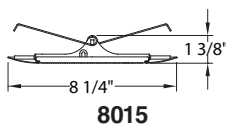

8015-6 Albalite Shower
Non-IC
60W A19
IC
40W A19
Wet location