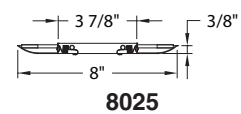

8025-6 Open Trim
Non-IC/IC
75W PAR30/R30