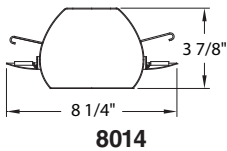

8014-6 Eyeball
Non-IC
75W PAR30/R30