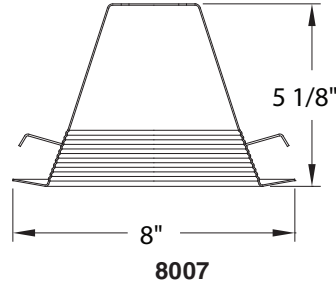

8007-5 Black Air Tight Cone Baffle
Non-IC/IC
75W PAR38/R40

8007-6 White Air Tight Cone Baffle
Non-IC/IC
75W PAR38/R40