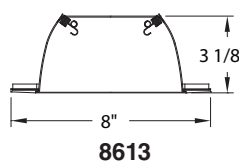

8660/8661

6" DIAMETER INCANDESCENT/LED RECESSED DOWNLIGHT

RECESSED DOWNLIGHT MODEL

- 8660 (IC) (90W)
- 8661 (NC) (150W)

QUICK VIEW

APPLICATIONS

NEW CONSTRUCTION, COMMERCIAL, OR RESIDENTIAL:

- 8600
- 8661