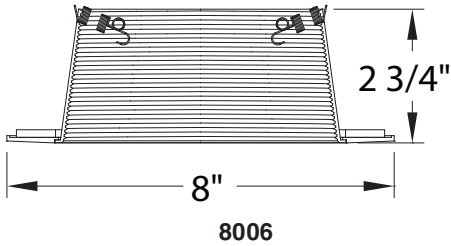

86 Series (Cont.)

6" Reflectors/Trims Compatible with 8660, 8661, 8666, & 8667
See more trim options on pages 133, 134, 135, 136, & 137.

RESIDENTIAL | RECESSED DOWNLIGHTS | 6" Diameter | 86 Series (Continued)

8006-5 Black Metal Baffle
Non-IC
150W PAR38/R40
IC
90W PAR30/R30

8006-6 White Metal Baffle
Non-IC
150W PAR38/R40
IC
90W PAR30/R30