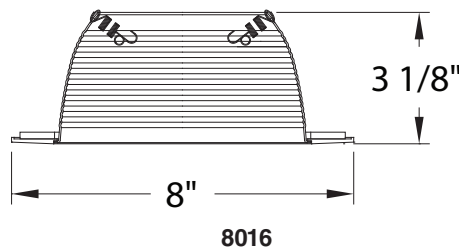

8016-5 Black Metal Baffle
Non-IC/IC
75W PAR30/R30

8016-6 White Metal Baffle
Non-IC/IC
75W PAR30/R30