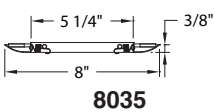

8660/8661

6" DIAMETER INCANDESCENT/LED RECESSED DOWNLIGHT

RECESSED DOWNLIGHT MODEL

- 8660 (IC) (90W)
- 8661 (NC) (150W)

QUICK VIEW

APPLICATIONS

NEW CONSTRUCTION, COMMERCIAL, OR RESIDENTIAL:

- 8600
- 8661