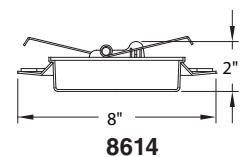

8660/8661

6" DIAMETER INCANDESCENT/LED RECESSED DOWNLIGHT

RECESSED DOWNLIGHT MODEL

- 8660 (IC) (90W)
- 8661 (NC) (150W)

QUICK VIEW

APPLICATIONS

NEW CONSTRUCTION, COMMERCIAL, OR RESIDENTIAL:

- 8600
- 8661