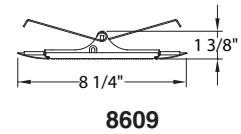

8609-6 Fresnel Shower
Non-IC
60W A19
IC
40W A19
Wet location