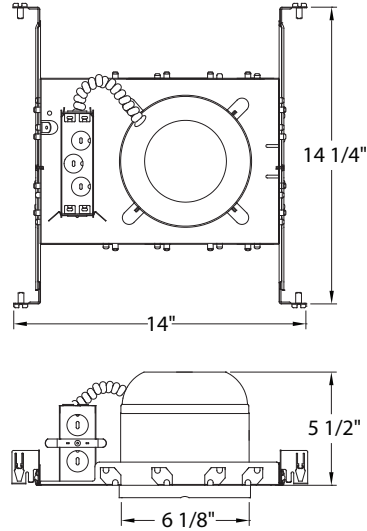

APPLICATIONS

**NEW CONSTRUCTION,
COMMERCIAL, OR RESIDENTIAL:**

- 8670

COMMERCIAL OR RESIDENTIAL:

- 8671

LIGHT SOURCES

LED/INCANDESCENT

COMPATIBILITY:

- LED (75 Watts Max)
- Incandescent (75 Watts Max)
- Lamps Sold Separately (Refer to Compatible Trims for Compatible Lamp Types and Sizes)

EDISON BASE LAMPHOLDER:

Medium Base (E26)

THERMAL MANAGEMENT: Passive

COMPATIBLE TRIMS

FINISH/COLORS/TRIM:

- See Compatible Trims Page 132, Page 133, Page 134, Page 135, Page 136, and Page 137

INSTALLATION

CEILING:

- Type IC
  - Suitable for Direct Contact with Insulation

- 6 1/8" Ceiling Cutout Size

MOUNTING:

- **8670**
  - Adjustable Hanger Bars (14" to 24")
  - 5 1/2" Height Allows Use in 2" x 6" Joist Construction
- **8671**
  - Spring Clips Allow for Fast and Easy Installation
  - 5 1/2" Height Allows Use in 2" x 6" Joist Construction

J-BOX WIRING:

- **8670**
  - Integral Thru-Branch, 4 In/4 Out
- **8671**
  - Integral Thru-Branch, 2 In/2 Out

COMPLIANCES/WARRANTY

- **cULus LISTED**
- **SUITABLE FOR DAMP LOCATIONS**
- **LED COMPATIBLE**
- **RECESSED DOWNLIGHT**

6" DIA. INCANDESCENT/LED SHALLOW HOUSING RECESSED DOWNLIGHT

8670

RECESSED
DOWNLIGHT MODEL ☒ 8670

QUICK VIEW

6" DIA. INCANDESCENT/LED SHALLOW HOUSING RECESSED REMODEL

8671

REMODEL
DOWNLIGHT MODEL ☒ 8671

QUICK VIEW