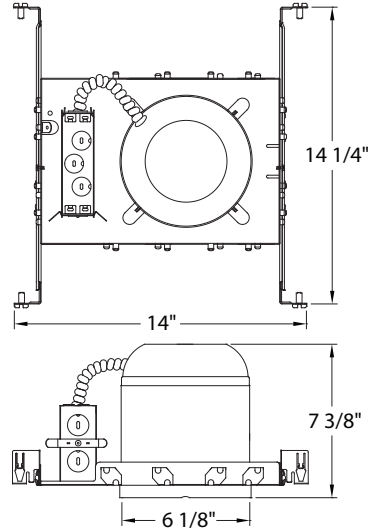

8660/8661

6" DIAMETER INCANDESCENT/LED RECESSED DOWNLIGHT

RECESSED DOWNLIGHT MODEL

- 8660 (IC) (90W)
- 8661 (NC) (150W)

QUICK VIEW

APPLICATIONS

NEW CONSTRUCTION, COMMERCIAL, OR RESIDENTIAL:

- 8600
- 8661