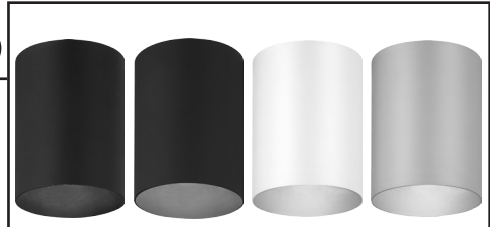

FEATURES

LIGHT SOURCES

LED/INCANDESCENT COMPATIBILITY:

- 1 x 75 Watts Max LED
  (Lamps Sold Separately)
- 1 x 75 Watts Max Incandescent
  (Lamps Sold Separately)
- Medium Base Lampholder
- 120V Only

DIMMING: Dimmable (Lamp Dependant)

CONSTRUCTION

HOUSING: Formed & Welded All-Aluminum

FINISH:

- Powdercoat Paint Colors (4)
  - Black (BK)
  - White (WH)
  - Antique Bronze (AB)
  - Silver Gray (SL)

INSTALLATION

SIZE: 5" Dia. x 6¾" H

MOUNTING: Surface ceiling mounting only.
Mounting canopy assembly secures luminaire to junction box.

COMPLIANCES/WARRANTY

- **cULus LISTED**
- **2-YEAR LIMITED WARRANTY**
- **RoHS COMPLIANT**
- **SUITABLE FOR DAMP LOCATIONS**
- **ENERGY-EFFICIENT**
- **LED COMPATIBLE**
- **DOWNLIGHT CYLINDER**