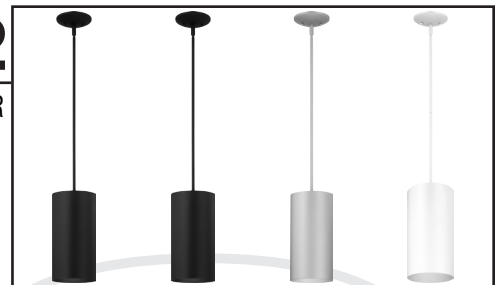

CONSTRUCTION

HOUSING: Formed & Welded All-Aluminum

FINISH:

- Powdercoat Paint Colors (4)
 - Black (BK)
 - White (WH)
 - Antique Bronze (AB)
 - Silver Gray (SL)

INSTALLATION

SIZE: 6" Dia. x 12" H x 50" OAH

MOUNTING:

- Surface mounting by pendant only. Integral stems and mounting canopy assembly secures luminaire to junction box.
- Hang-Straight Canopy
 - 0° to 90°

COMPLIANCES/WARRANTY

-  **cULus LISTED**
-  **2-YEAR LIMITED WARRANTY**
-  **RoHS COMPLIANT**
-  **SUITABLE FOR DAMP LOCATIONS**
-  **ENERGY-EFFICIENT**
-  **LED COMPATIBLE**
-  **DOWNLIGHT CYLINDER**

Catalog #:

Type:

Project:

Prepared By:

AT A GLANCE

Ceiling mounted, pendant style downlight cylinder fixture with Edison type medium base socket. Can be used with LED or incandescent lamps. 6" aperture.

ORDER CONFIGURATOR