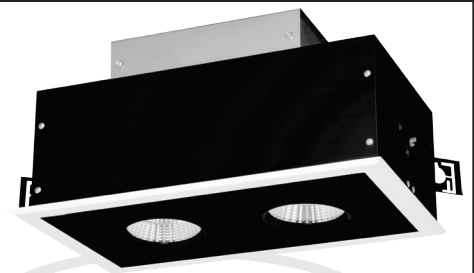

LIGHT SOURCES

LED/INCANDESCENT COMPATIBILITY:

- PAR30 LED (75 Watts Max per Gimbal)
- PAR30 Incandescent (75 Watts Max per Gimbal)
- Lamps Sold Separately

EDISON BASE LAMPHOLDER:

- Medium Base (E26)
- Replaceable PAR 30 LED Light Engine or PAR30 Halogen Bulb

- Accommodates Up to 1¼" Thickness
- Non-Type IC, Insulation to Be Kept 3" Away
- 8⅞" x 16" Ceiling Cutout Size
- Maintenance Access from Above and Below Ceiling

MOUNTING:

- Integrated Universal Mounting Brackets
 - Advanced High-Strength Steel (AHSS)
- Hanger Bars (Sold Separately) (See Below)

Catalog #:

Type:

Project:

Prepared By:

AT A GLANCE

Recessed, architectural downlight utilizing two double gimbals. Ideal for down and accent lighting in indoor spaces where performance and design matter. Internal medium-based sockets on two gimbals offer multiple lamp/aiming angle options. For use with incandescent or LED PAR30 lamps with E26 base (lamps not supplied). 75W maximum per lamp. Precision-formed all steel housing. Aperture is 7½" x 14⅝" and flanged with ¾" wide trim. Overall trim dimensions are 9⅝" x 16¾".