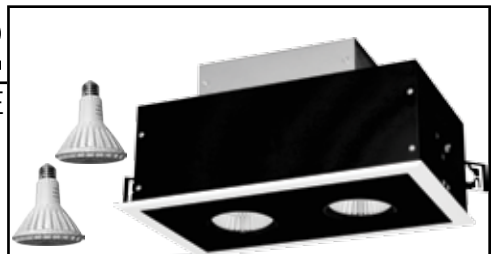

LED LIGHT ENGINE

WATTS/LUMENS: 20W/1600 lm
CRI: 91
CCT: 3000K
THERMAL MANAGEMENT: Passive
LIFE (RATED): 50,000 Hours
LED:
Two PAR30 LED Lamps (10W Each) Included
EDISON BASE LAMPHOLDER:
▪ Medium Base (E26)
▪ Replaceable PAR30 LED Light Engine
DIMMING: Dimmable (Lamp Dependant)
INPUT VOLTAGE: 120V at 60 Hz

OPTICS

BEAM ANGLES: 25° or 40°
GIMBAL AIMING: Up to 45° tilt and up to 355° rotation in upper position. 90° horizontal aiming in lowest position.

INSTALLATION

CEILING:
▪ Accommodates Up to 1¼" Thickness
▪ Non-Type IC, Insulation to Be Kept 3" Away
▪ 8⅞" x 16" Ceiling Cutout Size
▪ Maintenance Access from Above and Below Ceiling
MOUNTING:
▪ Integrated Universal Mounting Brackets
  ▫ Advanced High-Strength Steel (AHSS)
▪ Hanger Bars (Sold Separately) (See Below)
J-BOX WIRING:
Integral Thru-Branch, 4 In/4 Out

COMPLIANCES/WARRANTY

cETLus LISTED
FCC COMPLIANT
5-YEAR LIMITED WARRANTY
RoHS COMPLIANT
SUITABLE FOR DAMP LOCATIONS
ENERGY-EFFICIENT
LED
RECESSED DOWNLIGHT