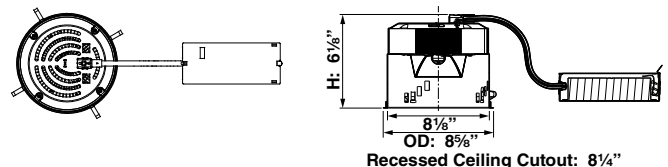

FEATURES

LED LIGHT ENGINE

WATTS/LUMENS:

40W/2800 lm, 50W/3500 lm, 60W/4200 lm, 80W/5600 lm

CRI: 91 (Upgrade to 97 CRI [R9=90] available via special/custom order. See Optional section below.)

CCT: 2700K, 3000K, 3500K, or 4000K

BINNING: 3 SDCM

THERMAL MANAGEMENT: Passive

LIFE (RATED): 50,000 hours based on LED testing per LM80-08 and projected values from IESNA TM21-11.

LED DRIVER

OUTPUT POWER SUPPLY: Class II

POWER FACTOR (P_f): >.9

THD: <10%

INPUT VOLTAGE:

120V/277V at 50/60 Hz (See Voltage Below)

DIMMING:

- TRIAC/ELV, 5% (120V AC Only)
- 0-10V, 10% (120V/277V)
- See Dimming below for more options.

COMPATIBLE TRIMS

FINISH/COLORS/TRIM:

See Compatible Trim Specification Sheets

- 6055
- 6057

OPTICS

BEAM ANGLES: 18°, 24°, 38°, or 60°

INSTALLATION

CEILING:

- Accommodates Up to 1 1/4" Thickness
- Non-Type IC Insulation to Be Kept 3" Away
- 8 1/4" Ceiling Cutout Size
- Maintenance Access from Above and Below Ceiling

MOUNTING: Integrated Universal Mounting Springs

BOX WIRING: Integral Thru-Branch, 4 In/4 Out

EMERGENCY BACKUP BATTERY

BATTERY LED LOAD:

- Up to 7 Watts at 600 Lumens Minimum for 90 Minutes
- Up to 20 Watts at 1750 Lumens Minimum for 90 Minutes
- Remote Test Switch Included

COMPLIANCES/WARRANTY

ETLus LISTED

FCC COMPLIANT

5-YEAR LIMITED WARRANTY*

RoHS COMPLIANT

SUITABLE FOR DAMP LOCATIONS**

LED

RECESSED DOWNLIGHT

* Excessive heat due to hot installation location will lead to early failures and such damage is not warranted.

Catalog #:

Type:

Project:

Prepared By:

AT A GLANCE