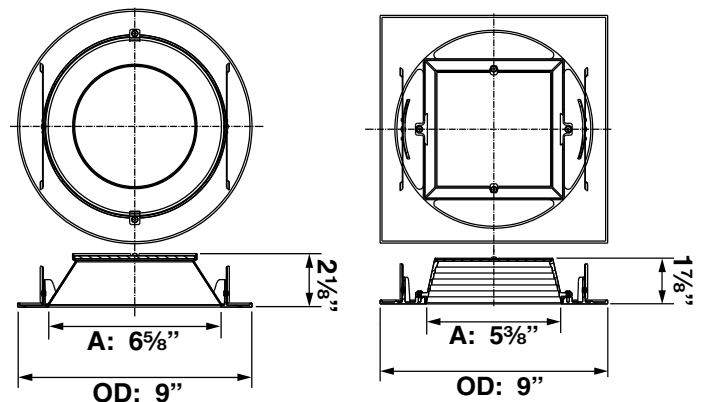

FEATURES

DOWNLIGHT/TRIM

DESIGN:
Self-Flanged, Two-Piece Construction
FINISH/COLORS/TRIM: Painted (Black or White) or Anodized (Clear or Haze) (Round Only); Painted White Flange Trim
PRODUCTION PROCESS:
CNC Precision-Spun
MATERIAL: Specification-Grade Aluminum Alloy, .060" Thick
LENS COVER: Clear Glass

COMPATIBILITY

RECESSED DOWNLIGHTS:

- RL8A Series
- RL8V Series
- RL8VR Series

COMPLIANCES/WARRANTY

5-YEAR LIMITED WARRANTY
 SUITABLE FOR DAMP LOCATIONS
 LED

- **DOWNLIGHT/TRIM**

Catalog #:
Type:
Project:
Prepared By:

AT A GLANCE
Symmetrical output, downlight style trim series for the RL8, 8" diameter recessed downlights. The trims are available in either round or square apertures as well as an assortment of colors and finishes. Made from die-cast aluminum, the trims can be painted (round or square) or anodized (round only) to meet the needs of the most difficult of applications. The trims are configured for flanged installations.

ORDER CONFIGURATOR

To order, select one option from each table column to configure the desired downlight/trim product catalog code. Then, fill in the boxes below (e.g., Downlight/Trim #: 6055-R-WH-SW). To order recessed downlights, use the corresponding specification sheet(s) for the desired compatible recessed downlight series.

DOWNLIGHT/TRIM #

6055			SW
D/T MODEL	SHAPE	FINISH/COLOR	FLANGE
☒ 6055	☐ R Round ☐ S Square	☐ BK Black (Painted) (☒ R Round or ☒ S Square) ☐ WH White (Painted) (☒ R Round or ☒ S Square) ☐ CL Clear (Anodized) (☒ R Round Only) ☐ HZ Haze (Anodized) (☒ R Round Only)	☒ SW Self-Flanged (With Painted White Trim)

QUICK VIEW