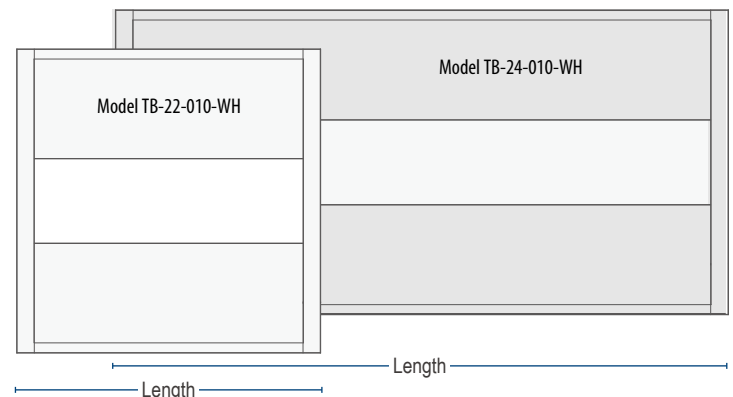

Construction

- Cold-rolled steel body is durable but light weight.
- Only 2.6" (66mm) high.
- The reflector is finished with a high reflective matte white paint for improved aesthetic and increased light diffusion.
- Diffuser is extruded from impact modified polycarbonate.
- Has an IP20 rating (suitable for indoor applications).
- Quality components throughout. Fixture finished in white.
- Junction box is attached to the back of the driver.

DIMENSION

Dimensions	Length	Width	Height
2X2	23.74" (603mm)	23.74" (603mm)	2.59" (66mm)
2X4	47.75" (1213mm)	23.74" (603mm)	2.59" (66mm)

* All dimensions are inches (centimeters) unless otherwise indicated.