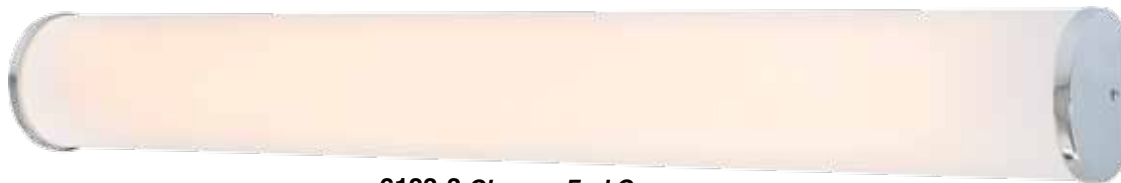

6182-3 Chrome End Cap

Smooth White Acrylic Diffuser
 24"W x 4¾"H x 4"E
 18W LED 2300 lumens 3000K
 120V, CRI >80 Non-dimmable

Energy Efficient LED

Damp Location

Cold Weather Start

American Disability Act
Compliant

Light Source Included

5 Years / 50,000 Hours

6183-3 Chrome End Cap

Smooth White Acrylic Diffuser
 36"W x 4¾"H x 4"E
 29W LED 3400 lumens 3000K
 120V, CRI >80 Non-dimmable

Energy Efficient LED

Damp Location

Cold Weather Start

American Disability Act
Compliant

Light Source Included

5 Years / 50,000 Hours

6184-3 Chrome End Cap

Smooth White Acrylic Diffuser
 48"W x 4¾"H x 4"E
 39W LED 4500 lumens 3000K
 120V, CRI >80 Non-dimmable