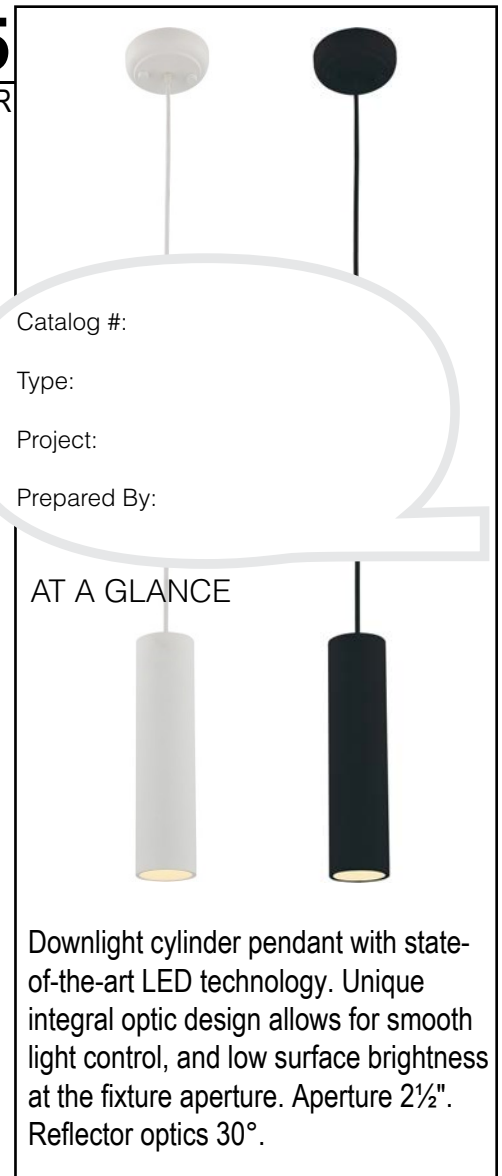

FEATURES

LED LIGHT ENGINE

WATTS/LUMENS: 7W/350 lm
CRI/CCT: 80/3000K
BINNING: 3 SDCM
THERMAL MANAGEMENT: Passive
LIFE (RATED): 50,000 hours based on LED testing per LM80-08 and projected values from IESNA TM21-11.

LED DRIVER

OUTPUT POWER SUPPLY: Class II
POWER FACTOR (Pf): >.9
THD: <20%
INPUT VOLTAGE: 120V at 50/60 Hz
DIMMING:
 * TRIAC/ELV, 5% (120V AC Only)

OPTICS

BEAM ANGLES: 30°

REFLECTOR

DESIGN:
 Self-Flanged, One-Piece Construction
FINISH/COLORS: Anodized (Clear)
PRODUCTION PROCESS:
 CNC Precision-Spun
MATERIAL: Specification-Grade Aluminum Alloy, .060" Thick

INSTALLATION

MOUNTING:

- Pendant Mounting
 - 10' Power Supply Cord Included (Field Modifiable)
- *Quantalight* Track System Mounting
 - Track Adapter (Sold Separately) (See spec sheet.)

COMPLIANCES/WARRANTY

cETLus LISTED
FCC COMPLIANT
5-YEAR LIMITED WARRANTY
RoHS COMPLIANT
SUITABLE FOR DAMP LOCATIONS
ENERGY-EFFICIENT
LED
DOWNLIGHT CYLINDER

Catalog #:

Type:

Project:

Prepared By:

AT A GLANCE

Downlight cylinder pendant with state-of-the-art LED technology. Unique integral optic design allows for smooth light control, and low surface brightness at the fixture aperture. Aperture 2 1/2". Reflector optics 30°.