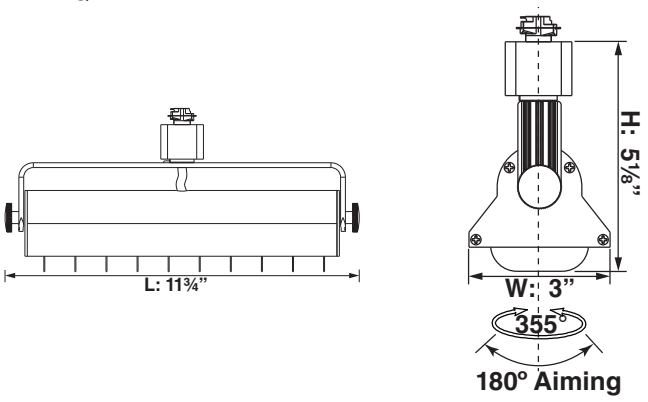

QUICK VIEW WITH Q2 ADAPTER