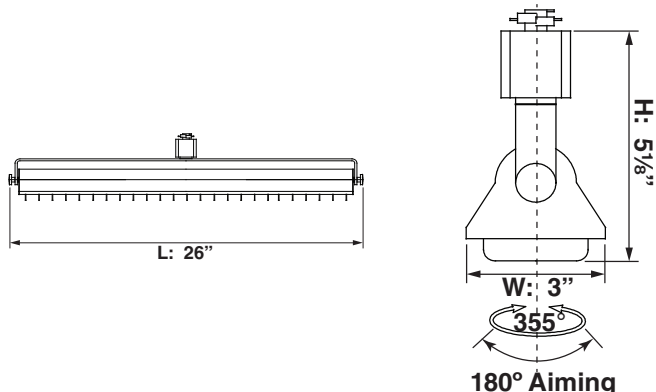

QUICK VIEW WITH Q2 ADAPTER